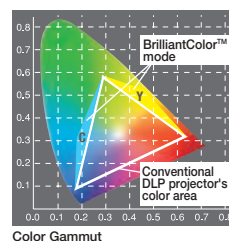

BrilliantColor™ Technology and MitsubishiElectric's Engineering Yields Superior Color Performance

BrilliantColor™ Technology is Texas Instruments' latest innovation in producing amazing rich and vibrant colors. At MitsubishiElectric, we developed a 6-segment color wheel that includes the colors of R,G,B,W,Y,C. Apart from the typical red, green, blue and white, we added yellow and cyan segments to display a wider color spectrum. In addition, we coded our color algorithms to emphasize brightness or color modes, designed to match the environment where the EX51U is used.

Together with selective lamp powered modulation techniques, the EX51U with BrilliantColor™ technology acts intelligently to boost colors to improve the intensity and vibrancy of an entire display. For instance, when projecting an already-bright screen image, the lamp is programmed to provide brighter, more vivid colors. In contrast, if the image shows genuine color reproduction, the algorithm delivers just the right colors with the appropriate radiance for maximum visual impact.

* BrilliantColor is a trademark of Texas Instruments.